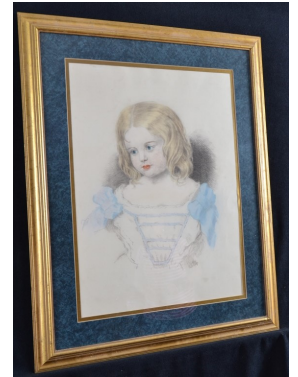

Antiques, collectibles & furniture, including:

- * Fostoria American glassware
- * Roseville Zephyr Lilly planter
- * Vintage German regimental stein w/cannon finial
- * Carnival glass
- * Collection of bells (glass, brass, crystal, metal)
- * English Wood & Brass Vintage Coal Hod
- * Large vintage brass fireplace fender
- * Vintage worldwide coins & medallions
- * Vintage primitive pierced tin pie safe
- * Imperial Japanese Fukagawa bone china
- * Banded wooden tripod w/20 pieces stone fruit
- * Shriner memorabilia
- * Vintage European art
- * Vintage oak furniture & mahogany entry table
- * Emperor grandfather clock & Seth Thomas hat clock
- * Corner cabinets
- * Mirrors
- * Vintage Sherlock Holmes wall mount pipe cabinet
- * Cast iron stove and kitchen utensils
- * Estate jewelry (inc. cameos, 10K & 14K jewelry and costume)
- * Sterling silver, silverplate and stainless flatware